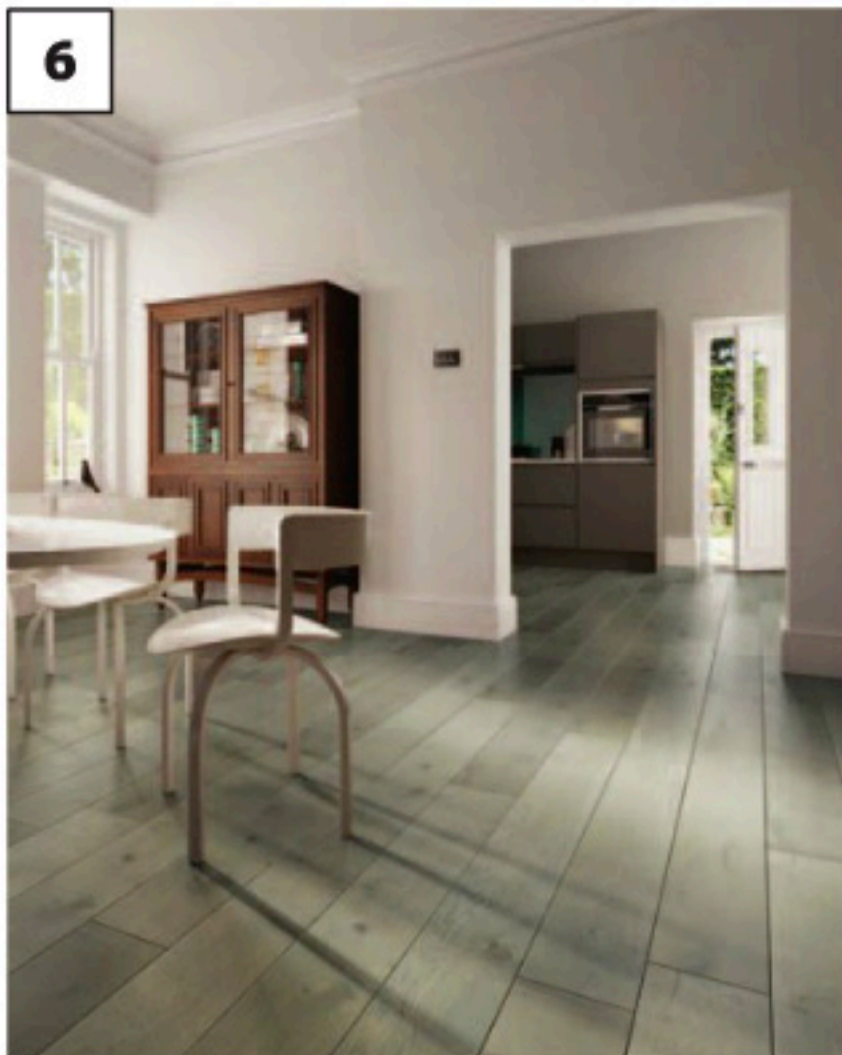

## NEW PRODUCTS

6

7

8

9

10

**6** With hard flooring still proving a popular choice for the home, **Kersaint Cobb** has introduced five new colours to its Duo Living XL range. This collection now offers a diverse mix of wood tone options, from classic natural oaks to contemporary greys.